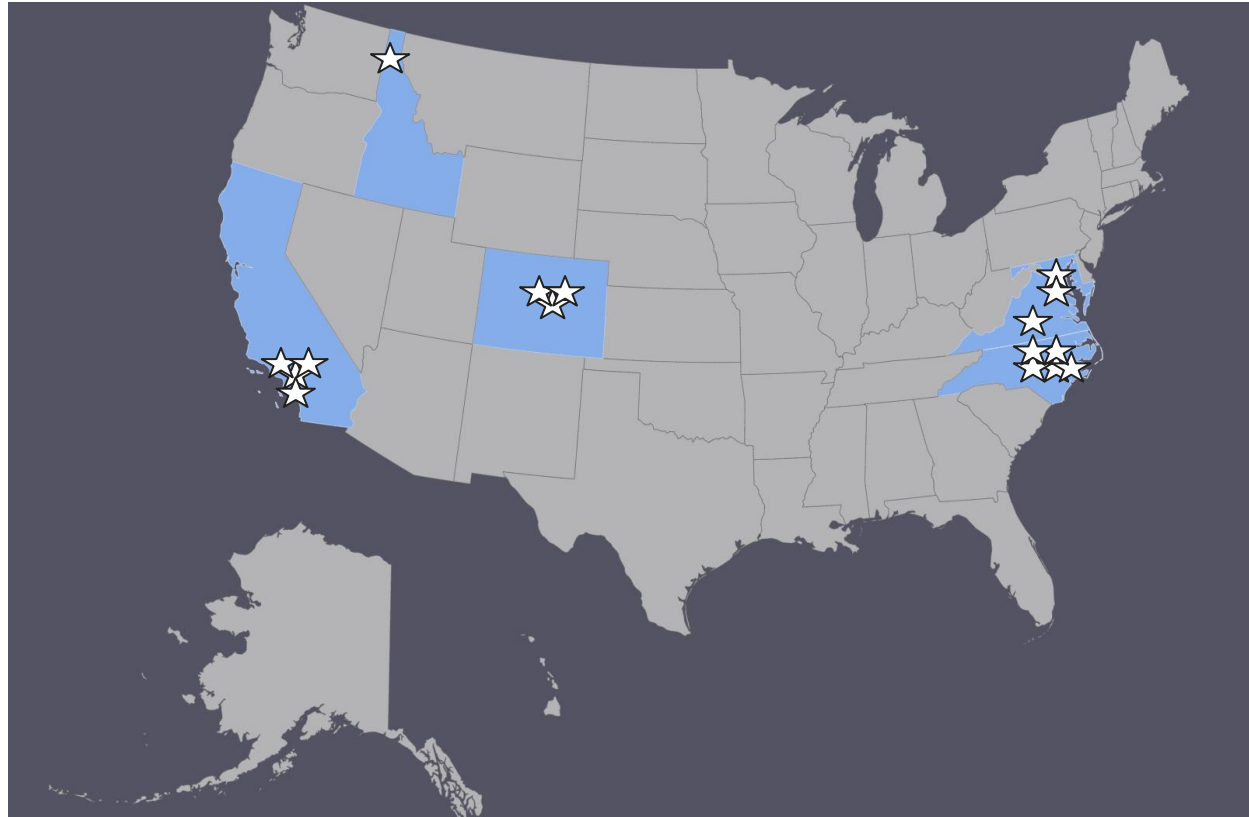

Hey *Alexandria*, nice to meet you!

We're Ting, and we're excited to be your next internet service provider.

ting

Who we are
What we are bringing
How we are bringing it

Who we are

Internet is our business

Our parent company, **Tucows**, based in Canada, was founded **with the goal of making the internet better.**

Tucows offers domain registry and software service

1993

2015

ting launches in Charlottesville, VA
Our first **Ting** town!

1400+ employees
16 US Ting Internet cities
8 US offices
\$304M 2021 revenue

2023

Ting towns (16)

- Alexandria, VA
- Centennial, CO
- Charlottesville, VA
- Colorado Springs, CO
- Culver City, CA
- Encinitas, CA
- Fullerton, CA
- Fuquay-Varina, NC
- Holly Springs, NC
- Roaring Fork, CO
- Rolesville, NC
- Greater Sandpoint, ID
- Sanford, NC
- Solana Beach, CA
- Wake Forest, NC
- Westminster, MD