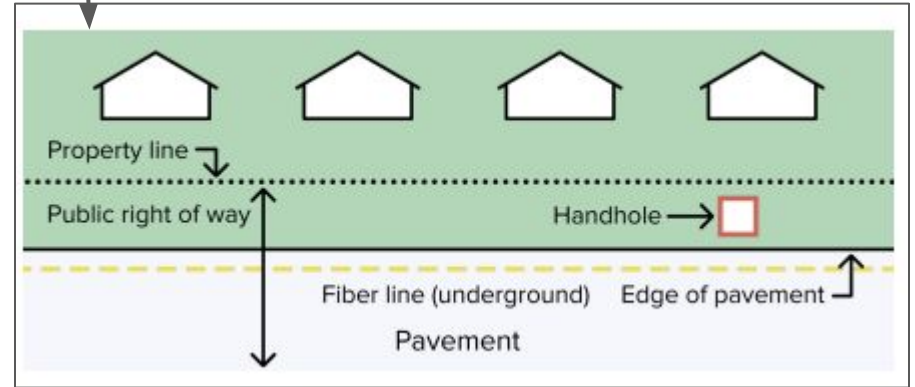

Public Right of Way