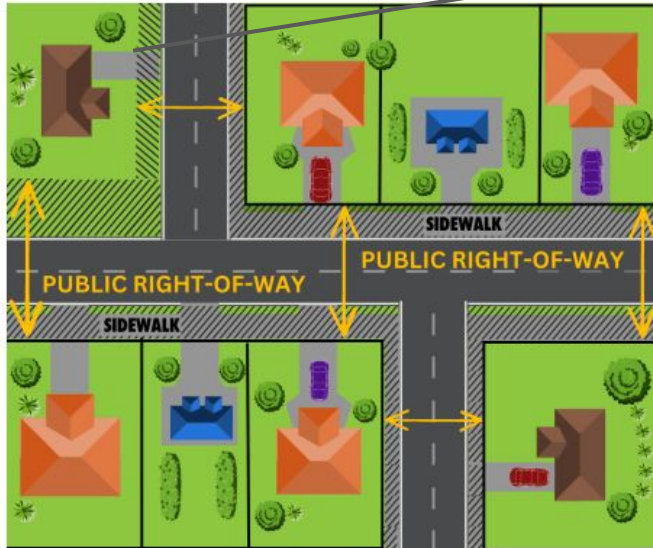

Public Right of Way