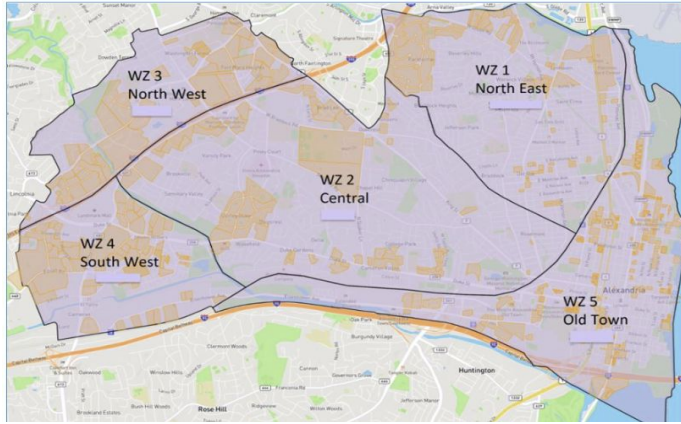

- Alexandria, VA
- Centennial, CO
- Charlottesville, VA
- Colorado Springs, CO
- Culver City, CA
- Encinitas, CA
- Fullerton, CA
- Fuquay-Varina, NC
- Holly Springs, NC
- Roaring Fork, CO
- Rolesville, NC
- Greater Sandpoint, ID
- Sanford, NC
- Solana Beach, CA
- Wake Forest, NC
- Westminster, MD

Average UPLOAD speed

**How & where
are we bringing it?**

Microtrenching

Zones

- 90,000 residential & commercial addresses
- 5 Build Zones
- September 19, 2022 → Construction started
- March 2023 → Activations started
- **WorkZone2 East- mid-October**
- [Alexandria Updates](#)