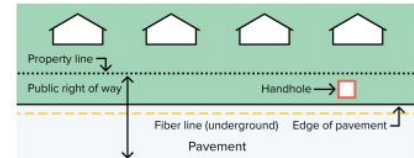

Where is the right of way?

What is a hand hole?

A hand hole is a utility access point installed for fiber serviceability. It is a box that is placed underground, may be up to 24x36 inches, and will have a lid that sits flush to the ground. The lid looks like the access hatch you might find in a lawn irrigation system.

Where will Ting's hand hole be placed near your home?

In the public right of way, typically between the edge of pavement and the property line. (Ting is not permitted to install any infrastructure within private property without permission from the private property owner prior to installation of their infrastructure.)

Construction Experience

For questions, contact our construction experience team at 1-855-801-5856 | tinginternet.com/constructionexperience

Let's get connected