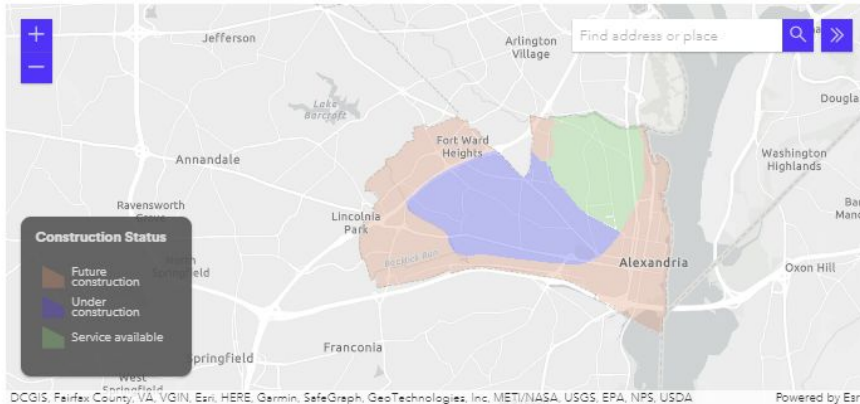

- Alexandria, VA
- Centennial, CO
- Charlottesville, VA
- Colorado Springs, CO
- Culver City, CA
- Encinitas, CA
- Fullerton, CA
- Fuquay-Varina, NC
- Holly Springs, NC
- Roaring Fork, CO
- Rolesville, NC
- Greater Sandpoint, ID
- Sanford, NC
- Solana Beach, CA
- Wake Forest, NC
- Westminster, MD

Average UPLOAD speed

**How & where
are we bringing it?**

Microtrenching

Zones

- 90,000 residential & commercial addresses
- 5 Build Zones
- September 19, 2022 → Construction started
- March 2023 → Activations started
- **WorkZone2 East- mid-October**
- [Alexandria Updates](#)